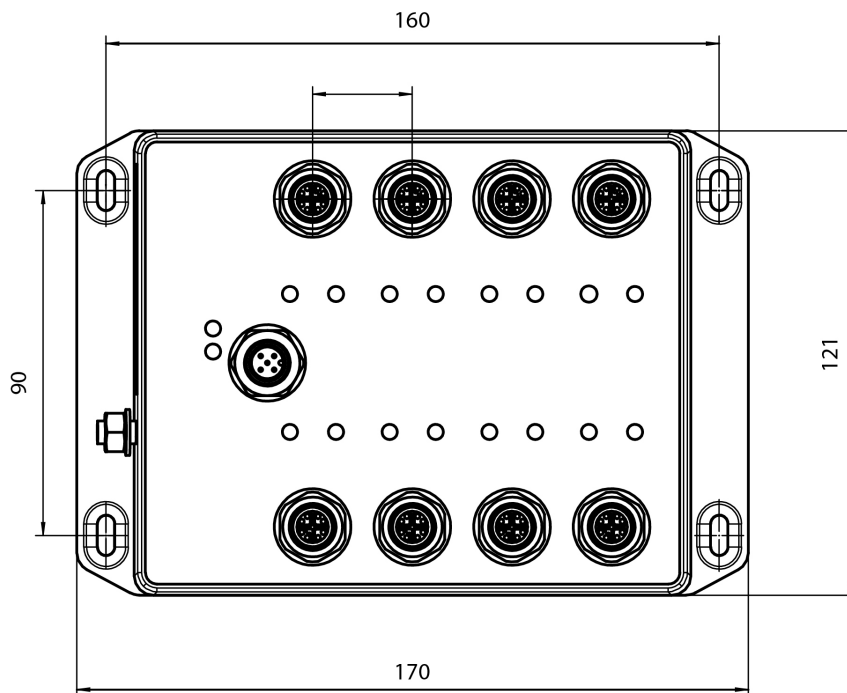

*Abbildung kann abweichen

Ethernet ports	
Number of Ethernet Ports	8
Data rate per port	10/100 /1000 Mbit/s
Medium	Ethernet, Fast-Ethernet, 10/100/1000Base-TX, Twisted Pair (TP)
Cable	0..100m, UTP/STP
Connector	M12, X-coded (female) 8-pin
Port functions	Auto-Negotiation, Auto-Crossing, Auto-Polarity
Switching Architecture	Store and Forward or Cut Through
Jumbo Frames	10.240 Bytes
Network structure	Line/Star, cascade-depth: any
Display	1x link/activity LED, 1x PoE LED per port
Power ports	
Number of ports	V1: power supply PoE and Switch; V2: power supply Switch, both are reverse polarity protected
Operating voltage V1	Nominal: 24-36 Vdc; Full range: 16,8-52 Vdc
Operating voltage V2	Nominal: 12-48 Vdc; Full range: 7,9-60 Vdc
Power consumption	Switch only: max. 6,0W ; PoE full load: max. 82W
Connector	M12, A-coded (male) 5-pin
PoE ports	
Number of PoE ports	8
PoE voltage	53V +/- 2%, generated by internal isolated power supply
PoE standards	IEEE802.3af/at (PoE/PoE+)
Max. power delivered per port	30 W
Total power budget	60 W (software based power management)
Environment	
Operating temperature	-40°C ... +70°C
Storage temperature	-40°C ... +85°C
Rel. Humidity	10%...90%, noncondensing

ROQSTAR Gigabit PoE Unmanaged M12 Switch

Mechanical	
Overall size	121 x 175 x 52 mm
Enclosure	IP54
Weight	800g
Approvals	
Standards	CE, in preparation: E1 and EN50155, EN50121
Prepared for	EN61113, prepared for: EN50155, EN50121, EN60950, E1, EN45545

Drawings

Unit: mm

Front view

Top view

Order information

Order no.	Product-Code	Description	M12 Ethernet Ports
006-130-110	ROQ-08G-U-LP-IP54	8-Port M12 Gigabit Unmanaged PoE IP54 Switch	8