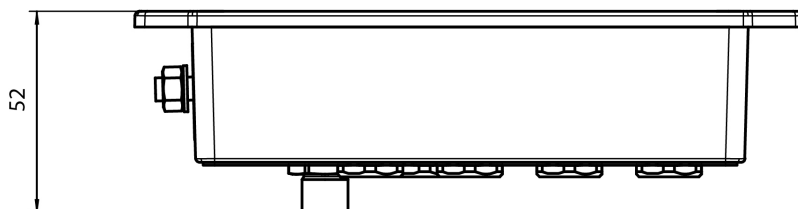

*Abbildung kann abweichen

Ethernet ports	
Number of Ethernet Ports	8
Data rate per port	10/100 /1000 Mbit/s
Medium	Ethernet, Fast-Ethernet, 10/100/1000Base-TX, Twisted Pair (TP)
Cable	0..100m, UTP/STP
Connector	M12, X-coded (female) 8-pin
Port functions	Auto-Negotiation, Auto-Crossing, Auto-Polarity
Switching Architecture	Store and Forward or Cut Through
Jumbo Frames	10.240 Bytes
Network structure	Line/Star, cascade-depth: any
Display	1x link/activity LED, 1x PoE LED per port
Power ports	
Number of ports	V1: power supply PoE and Switch; V2: power supply Switch, both are reverse polarity protected
Operating voltage V1	Nominal: 24-36 Vdc; Full range: 16,8-52 Vdc
Operating voltage V2	Nominal: 12-48 Vdc; Full range: 7,9-60 Vdc
Power consumption	Switch only: max. 6,0W ; PoE full load: max. 82W
Connector	M12, A-coded (male) 5-pin
PoE ports	
Number of PoE ports	8
PoE voltage	53V +/- 2%, generated by internal isolated power supply
PoE standards	IEEE802.3af/at (PoE/PoE+)
Max. power delivered per port	30 W
Total power budget	60 W (software based power management)
Environment	
Operating temperature	-40°C ... +70°C
Storage temperature	-40°C ... +85°C
Rel. Humidity	10%...90%, noncondensing

ROQSTAR Gigabit PoE Unmanaged M12 Switch

Mechanical	
Overall size	121 x 175 x 52 mm
Enclosure	IP54
Weight	800g
Approvals	
Standards	CE, in preparation: E1 and EN50155, EN50121
Prepared for	EN61113, prepared for: EN50155, EN50121, EN60950, E1, EN45545

Drawings

Unit: mm

Front view

Top view

Order information

Order no.	Product-Code	Description	M12 Ethernet Ports
006-130-110	ROQ-08G-U-LP-IP54	8-Port M12 Gigabit Unmanaged PoE IP54 Switch	8