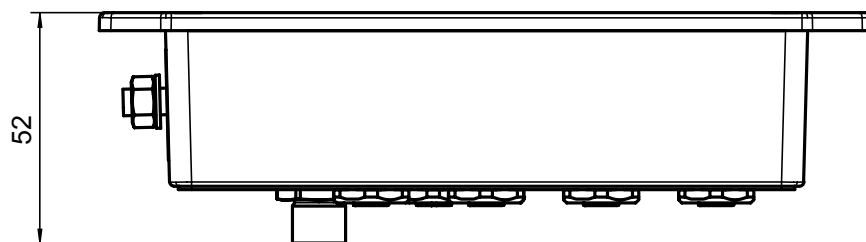

Ethernet Ports	
Number of Ethernet Ports	8
Data rate per port	10/100 Mbit/s
Medium	Ethernet, Fast-Ethernet, 10/100Base-TX, Twisted Pair (TP)
Cable	0..100m, UTP/STP
Connector	M12, D-coded (female) 4-pin
Port functions	Auto-Negotiation, Auto-Crossing, Auto-Polarity
Switching Architecture	Store and forward
Network structure	Line/Star, cascade-depth: any
Display	1x link/activity LED, 1x speed LED per port
Power Ports	
Number of Ports	2, redundant power supply, no priority, dual input, reverse polarity protection
Operation Voltage	Nominal: 12/24/48 Vdc, Full range: 9.6-60 Vdc
Power Consumption	max. 5,0W
Connector	M12, A-coded (male) 5-pin
Environment	
Operating temperature	-40°C ... +70°C
Storage temperature	-40°C ... +85°C
Rel. Humidity	10%...90%, noncondensing
Mechanical	
Overall size	121 x 175 x 52 mm
Enclosure	IP54
Weight	530 g
Other	Fan less design
Approvals	
Standards	CE, E1 (R10, R118)
Prepared for	EN61113, EN50155, EN50121, EN60950, EN45545

ROQSTAR Unmanaged 8 Port Unmanaged Switch

Drawings

Unit: mm

Front view

Top view

Order information

Order no.	Product-Code	Description	M12 Ethernet Ports	Software
006-130-100	ROQ-08F-U-LV-IP54	8-Port Fast Ethernet unmanaged M12 Switch	8	-
006-130-105	ROQ-08G-U-LV-IP54	8-Port Gigabit Ethernet unmanaged M12 Switch	8	-
006-130-106	ROQ-08F-U-LP-IP54	8-Port Fast unman. M12 PoE 60 Watt M12 Switch	8	-
006-130-101	ROQ-08F-L-LV-IP54	8-Port Fast Ethernet Lite Managed M12 Switch	8	VLAN,QoS,...
006-130-102	ROQ-08F-F-LV-IP54	8-Port Fast Ethernet Full Managed M12 Switch	8	SNMP,RSTP,...
006-130-103	ROQ-10F-S-LV-IP54	10-Port Fast Ethernet Security M12 Switch	10	1:1NAT, Firewall